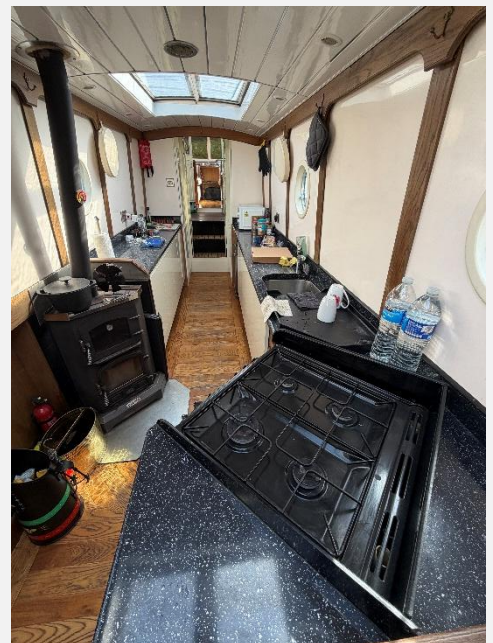

**BOSWORTH MARINA
BOAT SALES**

No guarantee is given or implied with regards to specifications. Specifications and descriptions are given in good faith. All vessels are sold without a warranty or condition as to the fitness either expressed or implied by status or otherwise. We are relying on information supplied to us from a third party. Bosworth Marina and Bosworth Marina Boat Sales advises that a qualified independent surveyor carries out a full out of the water survey prior to purchase.

email: boatsales@bosworthmarina.co.uk
Mobile: 0781 8804771 | Office: 01455 291111
Carlton Rd, Market Bosworth, Leicestershire CV13 6PG