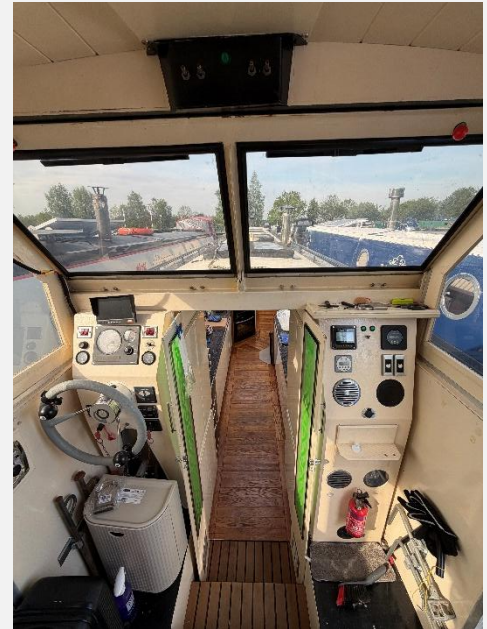

**BOSWORTH MARINA
BOAT SALES**

No guarantee is given or implied with regards to specifications. Specifications and descriptions are given in good faith. All vessels are sold without a warranty or condition as to the fitness either expressed or implied by status or otherwise. We are relying on information supplied to us from a third party. Bosworth Marina and Bosworth Marina Boat Sales advises that a qualified independent surveyor carries out a full out of the water survey prior to purchase.

email: boatsales@bosworthmarina.co.uk
Mobile: 0781 8804771 | Office: 01455 291111
Carlton Rd, Market Bosworth, Leicestershire CV13 6PG