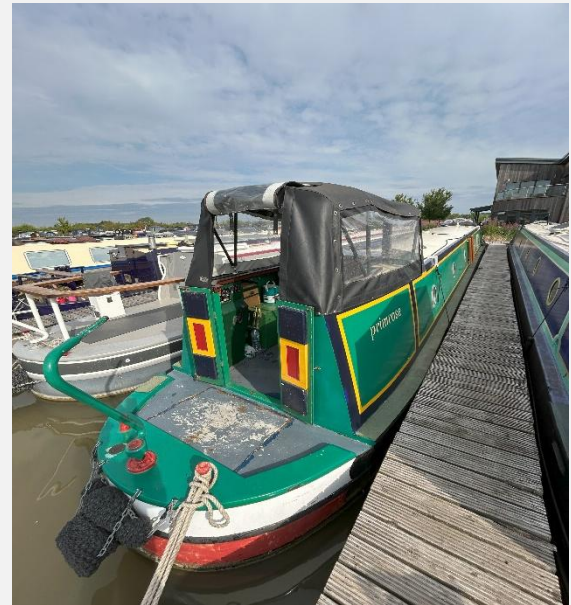

<b>Name : Primrose</b>	<b>Price: £44,950</b>
------------------------	-----------------------

**Primrose is a 57ft Semi Traditional narrowboat built by J.D Boatbuilders in 2004. Primrose offers spacious accommodation with a walk through bathroom, well equipped galley and a comfortable saloon area. 2 berths, Isuzu engine.**

**VIEWING IS BY APPOINTMENT ONLY**

**Moored at Bosworth Marina**