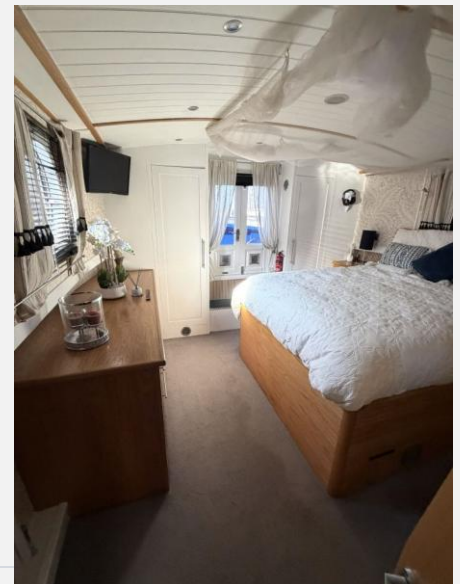

BOSWORTH MARINA BOAT SALES

No guarantee is given or implied with regards to specifications. Specifications and descriptions are given in good faith. All vessels are sold without a warranty or condition as to the fitness either expressed or implied by status or otherwise. We are relying on information supplied to us from a third party. Bosworth Marina and Bosworth Marina Boat Sales advises that a qualified independent surveyor carries out a full out of the water survey prior to purchase.

email: boatsales@bosworthmarina.co.uk
Mobile: 0781 8804771 | Office: 01455 291111
Carlton Rd, Market Bosworth, Leicestershire CV13 6PG