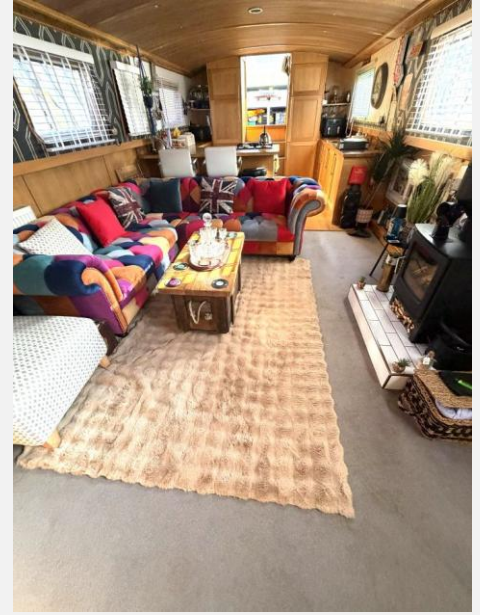

BOSWORTH MARINA BOAT SALES

No guarantee is given or implied with regards to specifications. Specifications and descriptions are given in good faith. All vessels are sold without a warranty or condition as to the fitness either expressed or implied by status or otherwise. We are relying on information supplied to us from a third party. Bosworth Marina and Bosworth Marina Boat Sales advises that a qualified independent surveyor carries out a full out of the water survey prior to purchase.

email: boatsales@bosworthmarina.co.uk
Mobile: 0781 8804771 | Office: 01455 291111
Carlton Rd, Market Bosworth, Leicestershire CV13 6PG