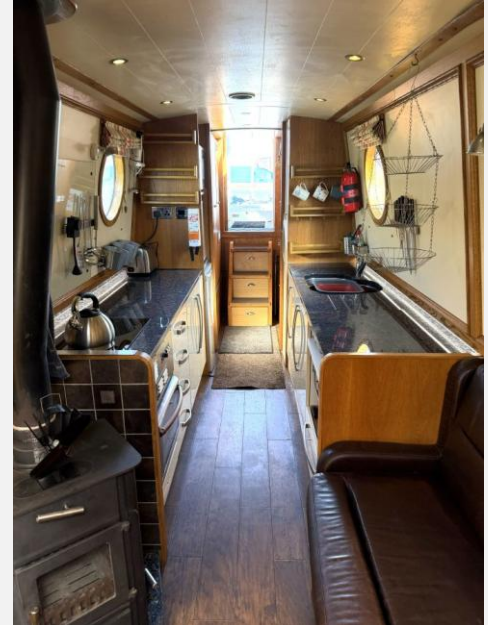

BOSWORTH MARINA BOAT SALES

No guarantee is given or implied with regards to specifications. Specifications and descriptions are given in good faith. All vessels are sold without a warranty or condition as to the fitness either expressed or implied by status or otherwise. We are relying on information supplied to us from a third party. Bosworth Marina and Bosworth Marina Boat Sales advises that a qualified independent surveyor carries out a full out of the water survey prior to purchase.

email: boatsales@bosworthmarina.co.uk
Mobile: 0781 8804771 | Office: 01455 291111
Carlton Rd, Market Bosworth, Leicestershire CV13 6PG