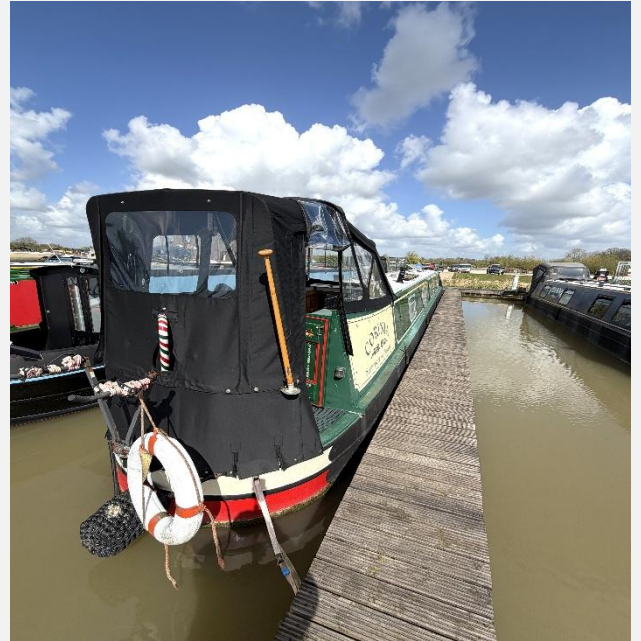

Name : Corinia

Price: £65,000

Corinia is a 58ft Semi Traditional narrowboat built by Severn Valley Boat Centre in 2006.

She is a well equipped narrowboat with a reverse layout and a lovely Heritage cooker that feeds the radiators. 2+2 berths, Barrus Shire/Yanmar 45hp engine. New pram hood & cratch cover