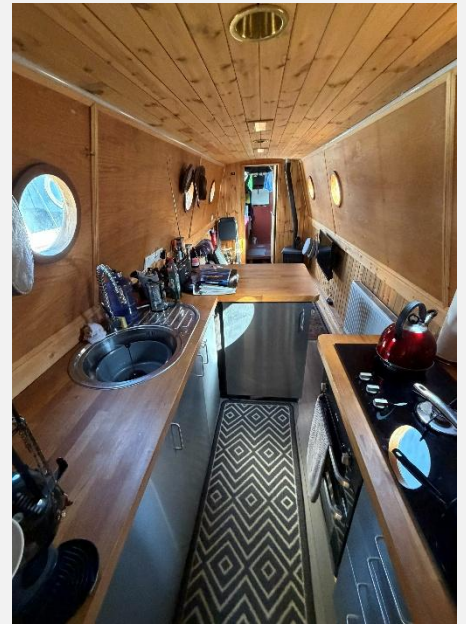

**BOSWORTH MARINA
BOAT SALES**

No guarantee is given or implied with regards to specifications. Specifications and descriptions are given in good faith. All vessels are sold without a warranty or condition as to the fitness either expressed or implied by status or otherwise. We are relying on information supplied to us from a third party. Bosworth Marina and Bosworth Marina Boat Sales advises that a qualified independent surveyor carries out a full out of the water survey prior to purchase.

email: boatsales@bosworthmarina.co.uk
Mobile: 0781 8804771 | Office: 01455 291111
Carlton Rd, Market Bosworth, Leicestershire CV13 6PG