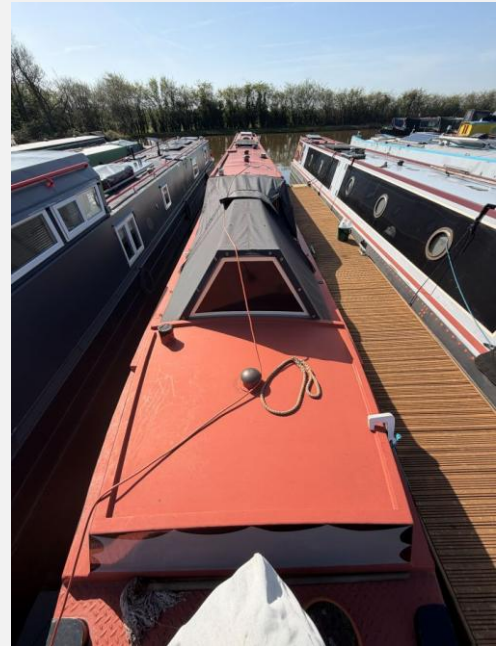

Name : Otilie

Price: £69,000

Otilie is a 70ft Traditional Stern built by Water Travel in 1974. She is a narrowboat oozing with character and history. Otilie was built as a replica of a small Northwich boat. Originally she had a masonite top which was subsequently replaced with a steel cab by Roger Lorenze in 1991.