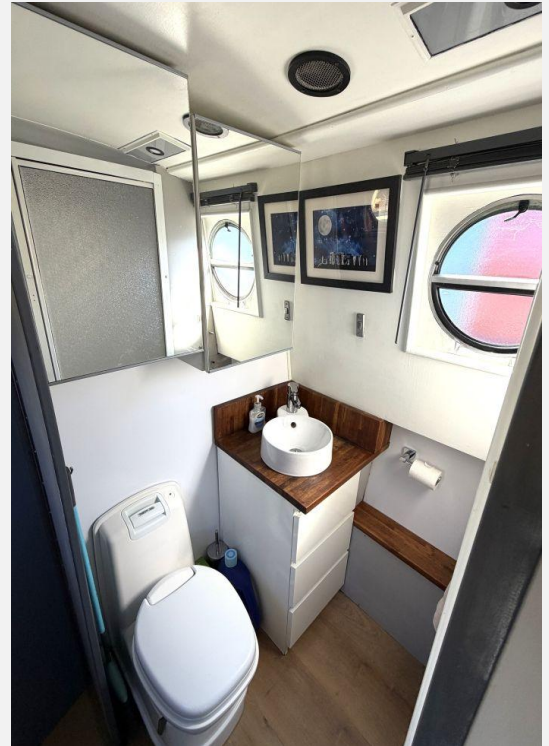

Layout: Stern, Bedroom, Bathroom, Galley, Saloon.

Bedroom: Double divan bed with hydraulic lift, wardrobe, drawer, shelf, blinds, USB charging points, mirror, radiator.

Bathroom: Walk through, wash basin, shower enclosure, Thetford cassette toilet, cupboards, drawer, blinds, radiator

Galley: Thetford Caprice MKIII oven & grill, Russell Hobbs 240v fridge, sink & drainer, cupboards, drawer, blinds.

Saloon: Sofa, table & 2 chairs, Bush smart tv, Boatman solid fuel stove, USB charging points, shelves, blinds, radiator, doors to the bow.

No guarantee is given or implied with regards to specifications. Specifications and descriptions are given in good faith. All vessels are sold without a warranty or condition as to the fitness either expressed or implied by status or otherwise. We are relying on information supplied to us from a third party. Bosworth Marina and Bosworth Marina Boat Sales advises that a qualified independent surveyor carries out a full out of the water survey prior to purchase.

email: boatsales@bosworthmarina.co.uk
Mobile: 0781 8804771 | Office: 01455 291111
Carlton Rd, Market Bosworth, Leicestershire CV13 6PG