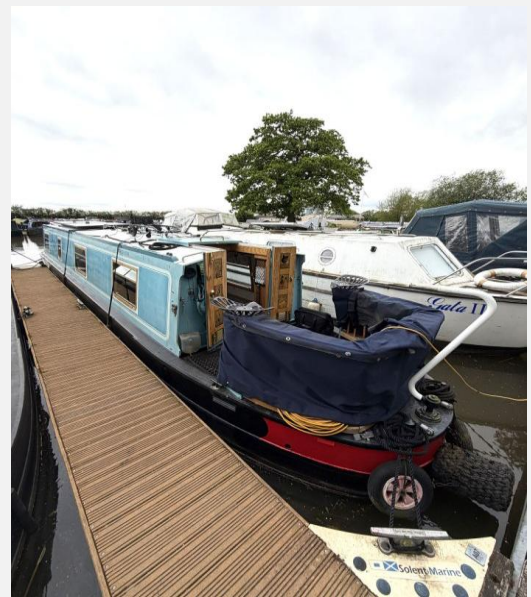

Name : Blue Aurora	Price: £42,750
---------------------------	-----------------------

Blue Aurora is a 45ft Cruiser Stern built by Staffordshire Narrowboats in 2007.

The boat offers 4 berths, walk through bathroom and a Beta 28hp engine.