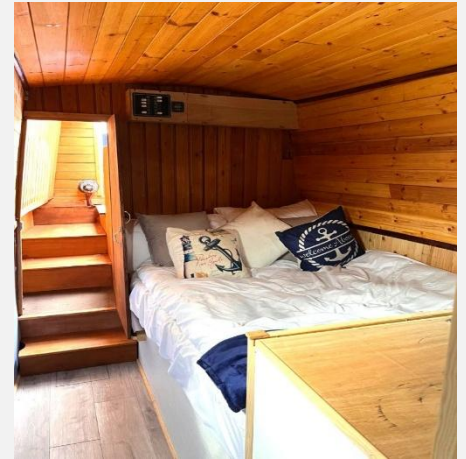

BOSWORTH MARINA BOAT SALES

No guarantee is given or implied with regards to specifications. Specifications and descriptions are given in good faith. All vessels are sold without a warranty or condition as to the fitness either expressed or implied by status or otherwise. We are relying on information supplied to us from a third party. Bosworth Marina and Bosworth Marina Boat Sales advises that a qualified independent surveyor carries out a full out of the water survey prior to purchase.

email: boatsales@bosworthmarina.co.uk
Mobile: 0781 8804771 | Office: 01455 291111
Carlton Rd, Market Bosworth, Leicestershire CV13 6PG